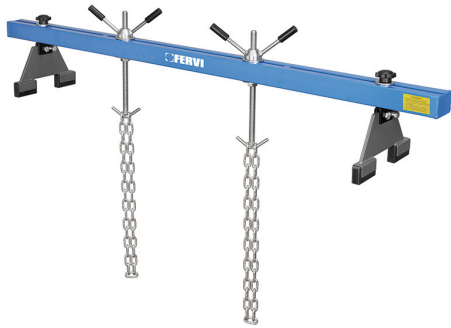

ENGINE SUPPORT HOLDS YOUR ENGINE OR TRANSMISSION IN PLACE DURING HEAVY AUTOMOTIVE REPAIRS, USED TO SUPPORT THE ENGINE WHILE...

Capacity	500 kg
Adjusting height	205 mm
Bed length	730 - 1480 mm
Net weight	13 kg
Gross weight	14,97 kg
EAN Code	8012667302016