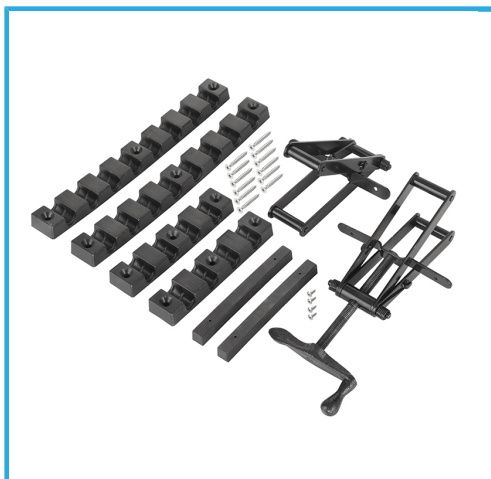

PROVIDED IN ASSEMBLY KIT, FOR DOORS OR WOODEN TABLES
(WOOD STRIPS NOT INCLUDED).

Max thickness

150 mm

Packaging dimensions

340x160x125 h mm

Gross weight

1,88 kg

EAN Code

8012667305642

Box

Plastic