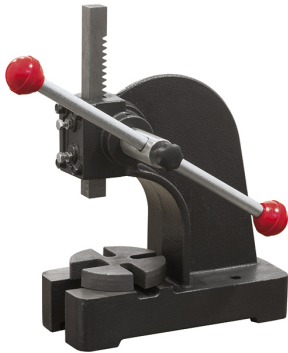

WITH REMOVEABLE REVOLVING TABLE.

Capacity	5000 N
Max height piece	90 mm
Max \varnothing piece	160 mm
Arbor size	19 x 19 mm
Net weight	8 kg
Packaging dimensions	260x120x270 h mm
Gross weight	9,41 kg
EAN Code	8012667315276