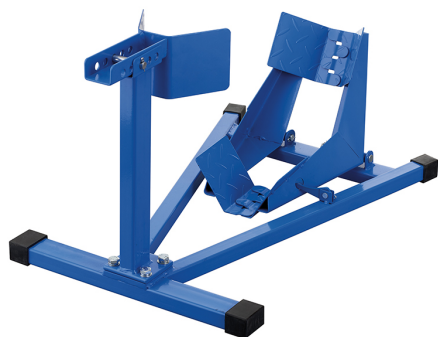

**STRONG BODY, SIMPLE AND EASY USE, ADJUSTABLE WHEEL SIZE,
SAFETY LOCK.**

Wheel outer diameter	381 - 533 mm
Overall dimensions	730 x 468 x 440h mm
Net weight	10 kg
Gross weight	11,89 kg
EAN Code	8012667315436