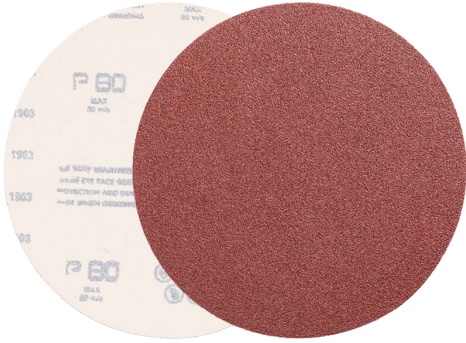

**CORUNDUM RESIN COATED ON HEAVY PAPER (WEIGHT F), CLOSED COAT.**

<b>Diameter <math>\varnothing</math></b>	150 mm
<b>Holes</b>	-
<b>Grit</b>	60
<b>Pack</b>	100
<b>Gross weight</b>	0,02 kg
<b>EAN Code</b>	8012667329259