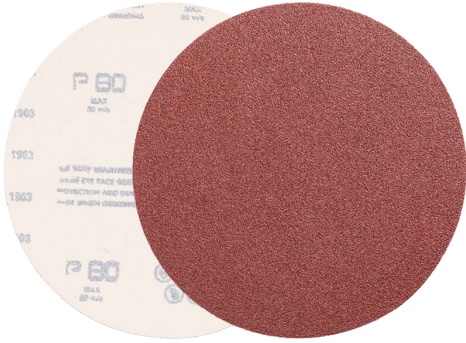

CORUNDUM RESIN COATED ON HEAVY PAPER (WEIGHT F), CLOSED COAT.

Diameter \varnothing	150 mm
Holes	6
Grit	180
Pack	100
Gross weight	0,01 kg
EAN Code	8012667329341