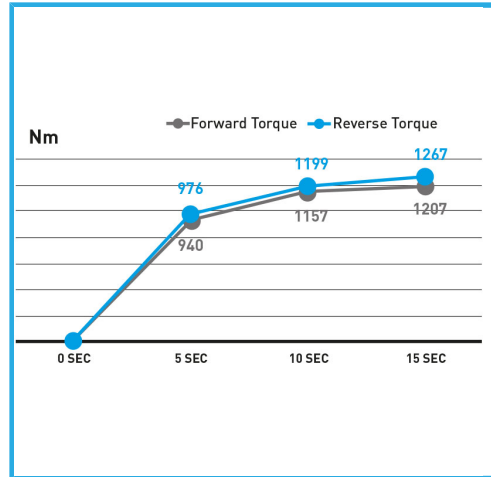

PROFESSIONAL SERIES. IN COMPOSITE MATERIAL, HANDLE AND HEAD IN SHOCKPROOF RUBBER. OPERATING LEVER, CHANGE OF ROTATION AND SPEED..

Speed	7300 rpm
Torque	1085 Nm 800 lb-ft
Avg air cons.	153 l/min 5.4 SCFM
Working pressure	6 bar 90 psi
Air inlet	1/4"
Net weight	2,1 kg
Gross weight	2,31 kg
EAN Code	8012667346300

Box

3/4"