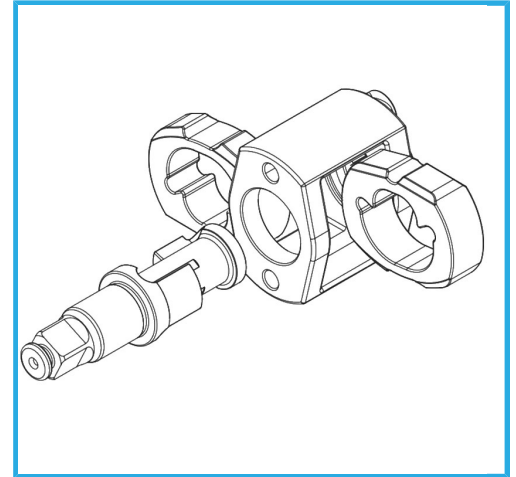

PROFESSIONAL SERIES. IN COMPOSITE MATERIAL, HANDLE AND HEAD IN SHOCKPROOF RUBBER. OPERATING LEVER, CHANGE OF ROTATION AND SPEED..

Speed	7300 rpm
Torque	1085 Nm 800 lb-ft
Avg air cons.	153 l/min 5.4 SCFM
Working pressure	6 bar 90 psi
Air inlet	1/4"
Net weight	2,1 kg
Gross weight	2,31 kg
EAN Code	8012667346300

Box

3/4"