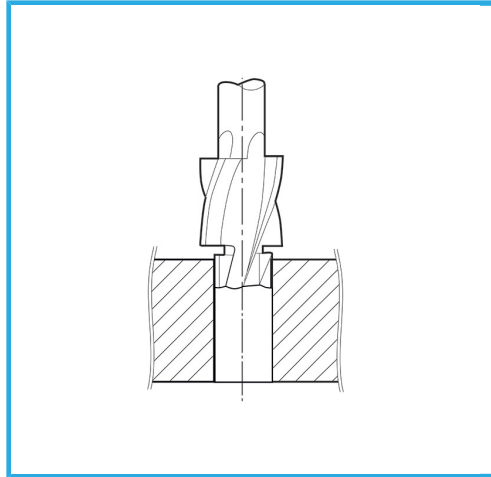

FOR THROUGH HOLES.

**For screws**  
**Gross weight**  
**EAN Code**

M3, M4, M5, M6, M8, M10  
0,41 kg  
8012667346652

	Hangable		External
	6 Pcs		373
	-		-