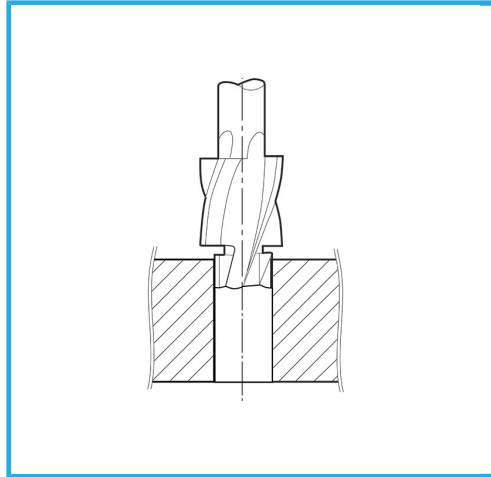

FOR PRE-DRILLED THREADS.

| | |
|--------------|---------------|
| Screw | M12 |
| D | 20 mm |
| d1 | 10,2 mm |
| d2 | 12,5 mm |
| L1 | 14 mm |
| L2 | 22 mm |
| L | 100 mm |
| Gross weight | 0,11 kg |
| EAN Code | 8012667346645 |