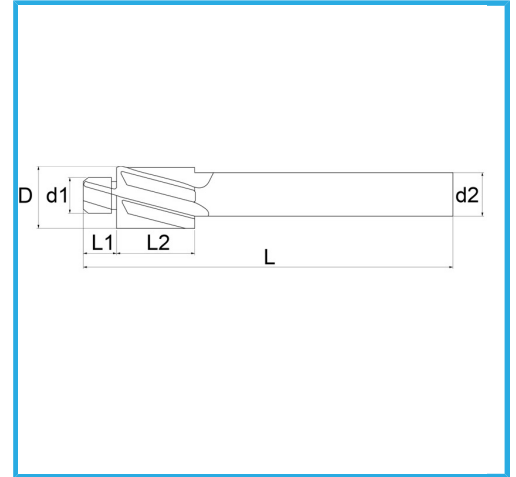

FOR PRE-DRILLED THREADS.

| | |
|--------------|---------------|
| Screw | M12 |
| D | 20 mm |
| d1 | 10,2 mm |
| d2 | 12,5 mm |
| L1 | 14 mm |
| L2 | 22 mm |
| L | 100 mm |
| Gross weight | 0,11 kg |
| EAN Code | 8012667346645 |