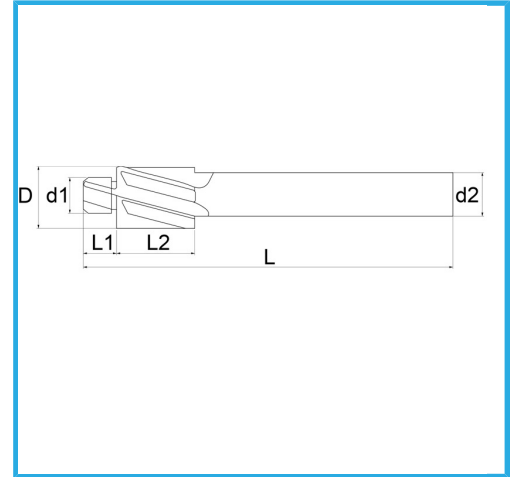

FOR THROUGH HOLES FOR THE EXECUTION OF PRECISION SCREWS OR BOLTS.

Screw	M8
D	15 mm
d1	8,4 mm
d2	12,5 mm
L1	9 mm
L2	22 mm
L	100 mm
Gross weight	0,09 kg
EAN Code	8012667346737

Box

External

373

-

-