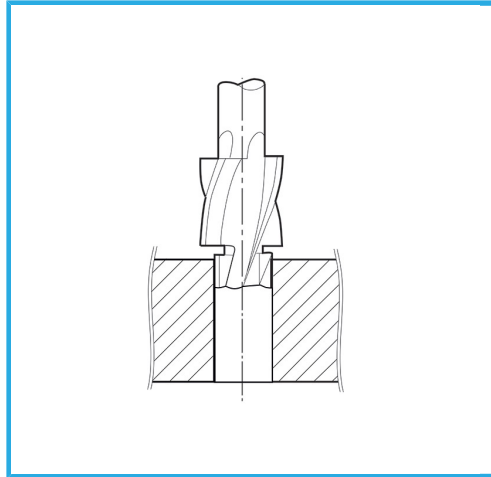

FOR THROUGH HOLES FOR THE EXECUTION OF PRECISION SCREWS OR BOLTS.

Screw	M5
D	10 mm
d1	5,3 mm
d2	8 mm
L1	6 mm
L2	18 mm
L	80 mm
Gross weight	0,03 kg
EAN Code	8012667346713

Box

External

373

-

-