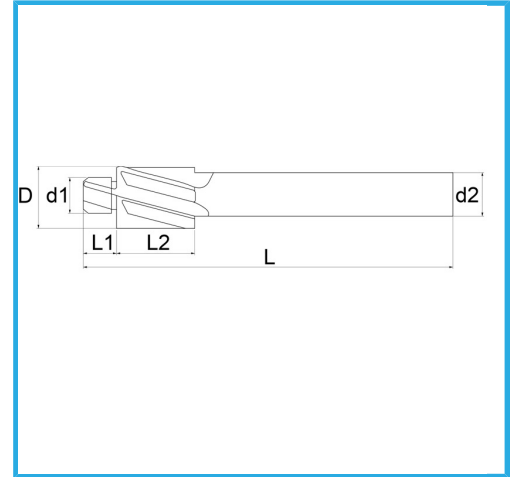

FOR THROUGH HOLES FOR THE EXECUTION OF PRECISION SCREWS OR BOLTS.

Screw	M5
D	10 mm
d1	5,3 mm
d2	8 mm
L1	6 mm
L2	18 mm
L	80 mm
Gross weight	0,03 kg
EAN Code	8012667346713

Box

External

373

-

-