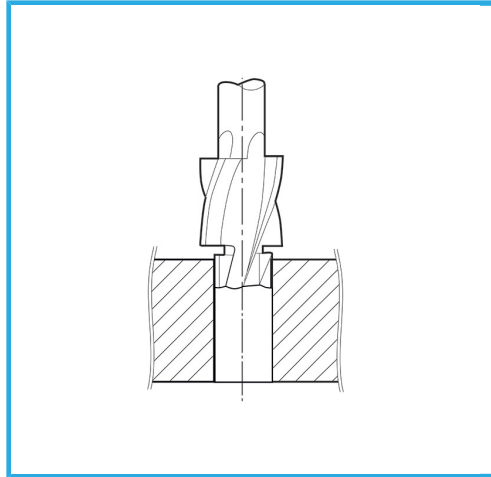

FOR THROUGH HOLES FOR THE EXECUTION OF PRECISION SCREWS OR BOLTS.

Screw	M4
D	8 mm
d1	4,3 mm
d2	5 mm
L1	5 mm
L2	14 mm
L	71 mm
Gross weight	0,02 kg
EAN Code	8012667346706

Box

External

373

-

-