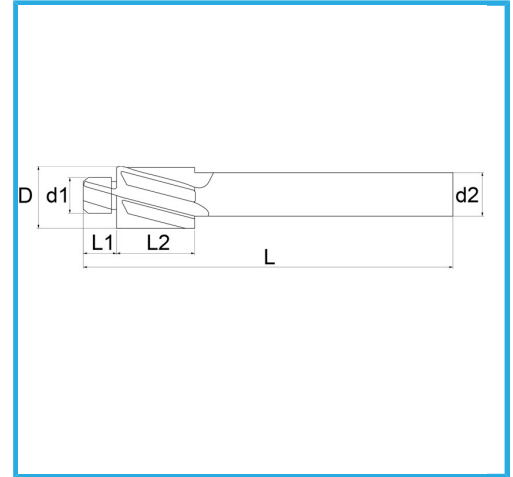

FOR THROUGH HOLES FOR THE EXECUTION OF PRECISION SCREWS OR BOLTS.

Screw	M4
D	8 mm
d1	4,3 mm
d2	5 mm
L1	5 mm
L2	14 mm
L	71 mm
Gross weight	0,02 kg
EAN Code	8012667346706

Box

External

373

-

-