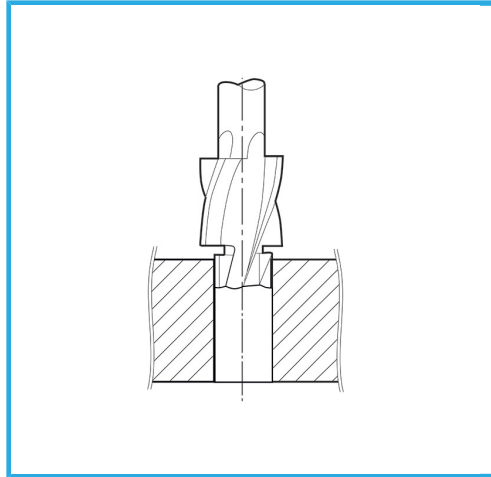

FOR THROUGH HOLES FOR THE EXECUTION OF PRECISION SCREWS OR BOLTS.

Screw	M3
D	6 mm
d1	3,2 mm
d2	5 mm
L1	4 mm
L2	14 mm
L	71 mm
Gross weight	0,02 kg
EAN Code	8012667346690

Box

External

373

-

-