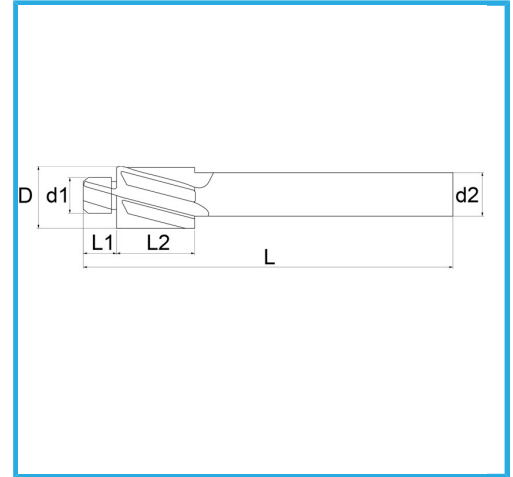

FOR THROUGH HOLES FOR THE EXECUTION OF PRECISION SCREWS OR BOLTS.

Screw	M3
D	6 mm
d1	3,2 mm
d2	5 mm
L1	4 mm
L2	14 mm
L	71 mm
Gross weight	0,02 kg
EAN Code	8012667346690

Box

External

373

-

-