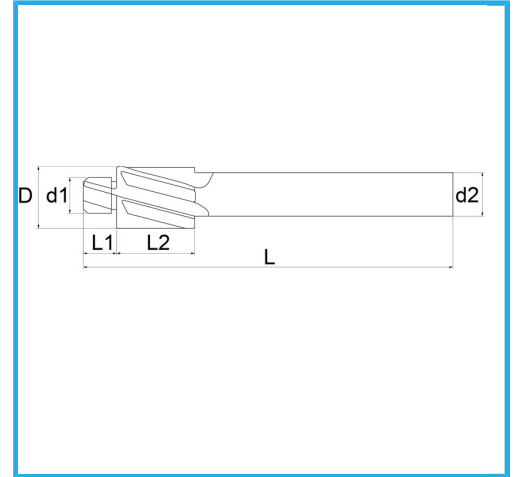

FOR PRE-DRILLED THREADS.

Screw	M6
D	11 mm
d1	5,0 mm
d2	8 mm
L1	7 mm
L2	18 mm
L	80 mm
Gross weight	0,03 kg
EAN Code	8012667346614

Box

External

373

-

-