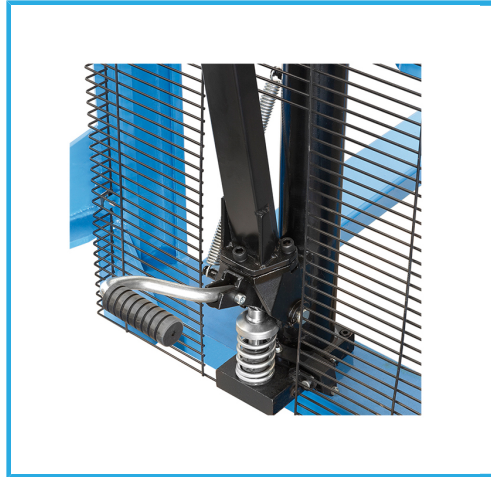

WITH BRAKE AND LIFTING FOOT PEDAL.

Capacity	1000 kg
Fork height	90 - 1600 mm
Fork dimensions	1150 x 550 mm
Fork section	160 x 55 mm
Upright height	2100 mm
Tire	Polyurethane
Front wheel	Double
Dimensions	1690x910x2100 h mm
Net weight	250 kg
Gross weight	254,00 kg
EAN Code	8012667347833
Packaging dimensions	1690x910x2100 h mm