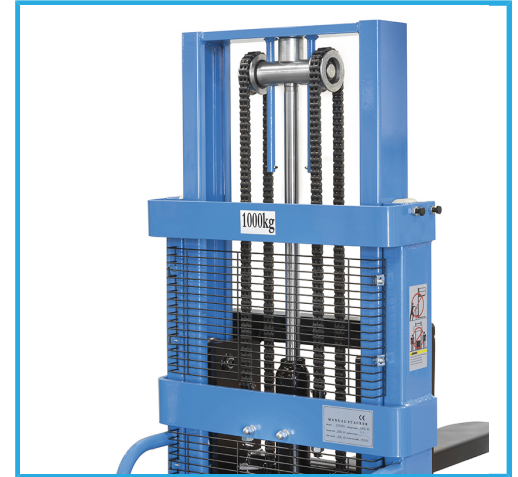

WITH DOUBLE TELESCOPIC MAST, BRAKE AND LIFTING PEDAL.

Capacity	1000 / 800 kg
Fork height	75 - 1600 - 2500 mm
Fork dimensions	1150 x 550 mm
Fork section	160 x 55 mm
Upright height	1840 mm
Tire	Polyurethane
Front wheel	Double
Dimensions	1670 x 920 x 1840h mm
Net weight	310 kg
Gross weight	310,00 kg
EAN Code	8012667347826
Packaging dimensions	1690x910x1955 h mm