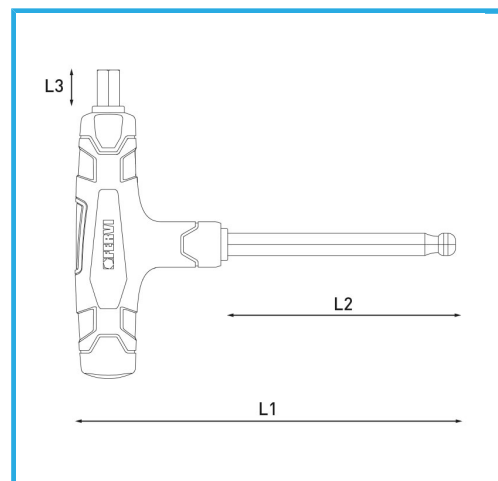

ART. C856/02.5
BALL POINT TWO WAY HEX KEY WITH PLASTIC HANDLE

Size	2.5 mm
L1	175 mm
L2	130 mm
L3	10 mm
Gross weight	0,03 kg
EAN Code	8012667362348

Hangable

Phosphated

2936

-

-