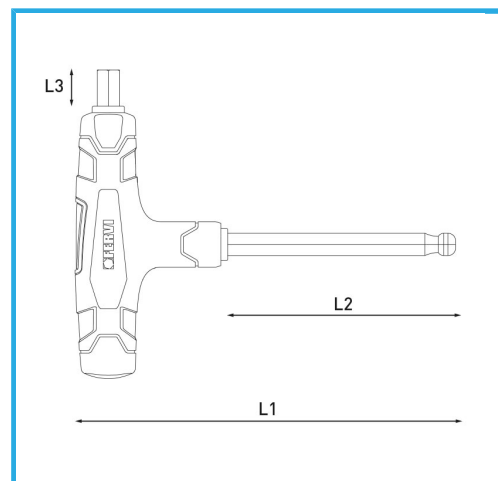

ART. C856/05
BALL POINT TWO WAY HEX KEY WITH PLASTIC HANDLE

Size	5 mm
L1	175 mm
L2	120 mm
L3	10 mm
Gross weight	0,07 kg
EAN Code	8012667362485

Hangable

Phosphated

-

Cr-V

-