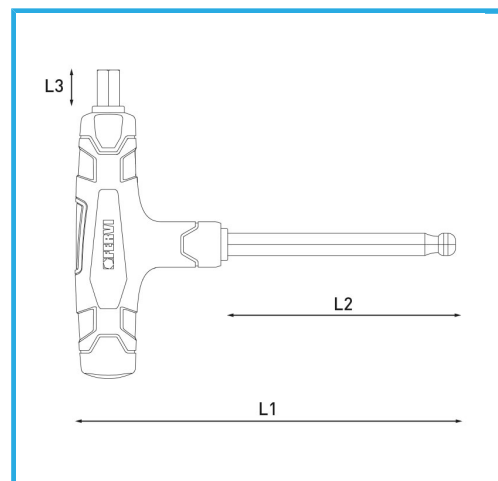

**ART. C856/10**  
**BALL POINT TWO WAY HEX KEY WITH PLASTIC HANDLE**

<b>Size</b>	10 mm
<b>L1</b>	170 mm
<b>L2</b>	100 mm
<b>L3</b>	15 mm
<b>Gross weight</b>	0,21 kg
<b>EAN Code</b>	8012667362409

Hangable