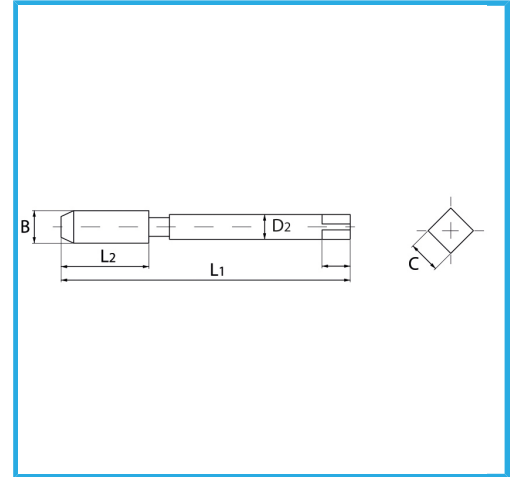

SPECIAL TYPE FOR CREATING THE THREADED INSERT HOUSING SEAT.

<b>Size</b>	M 9 x 1.0
<b>B</b>	10.6 mm
<b>L1</b>	85.0 mm
<b>L2</b>	25.0 mm
<b>D2</b>	8.0 mm
<b>C</b>	6.30 mm
<b>Gross weight</b>	0,04 kg
<b>EAN Code</b>	8012667363826

Box

HSS-G