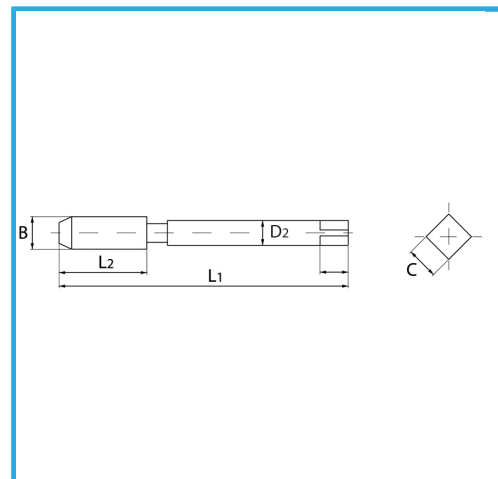

SPECIAL TYPE FOR CREATING THE THREADED INSERT HOUSING SEAT.

Size	M 18 x 1.5
B	20.0 mm
L1	104.0 mm
L2	29.0 mm
D2	14.0 mm
C	11.20 mm
Gross weight	0,15 kg
EAN Code	8012667368289

Box

HSS-G