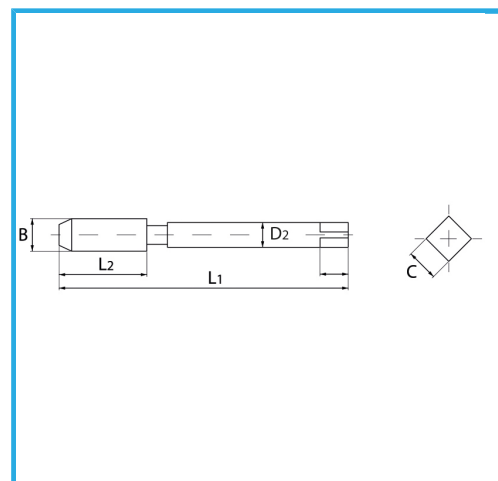

SPECIAL TYPE FOR CREATING THE THREADED INSERT HOUSING SEAT.

Size	M 12 x 1.0
B	13.3 mm
L1	95.0 mm
L2	30.0 mm
D2	11.2 mm
C	9.00 mm
Gross weight	0,07 kg
EAN Code	8012667369019

Box

HSS-G