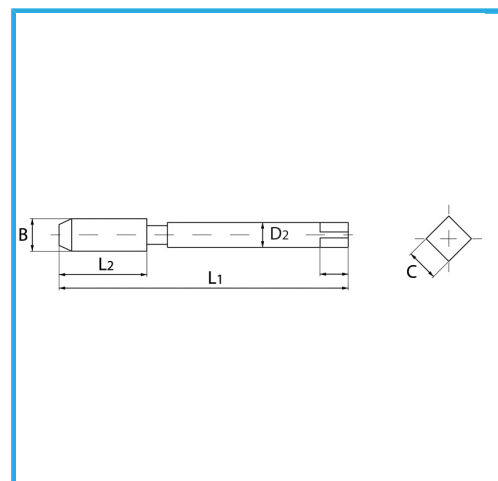

SPECIAL TYPE FOR CREATING THE THREADED INSERT HOUSING SEAT.

Size	M 18 x 2.0
B	20.6 mm
L1	104.0 mm
L2	29.0 mm
D2	14.0 mm
C	11.20 mm
Gross weight	0,15 kg
EAN Code	8012667367725

Box

HSS-G