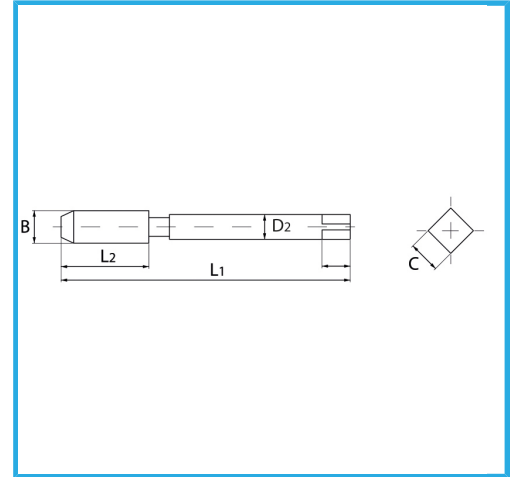

SPECIAL TYPE FOR CREATING THE THREADED INSERT HOUSING SEAT.

Size	M 2 x 0.40
B	2.5 mm
L1	44.5 mm
L2	9.5 mm
D2	2.8 mm
C	2.24 mm
Gross weight	0,00 kg
EAN Code	8012667364229

Box

HSS-G