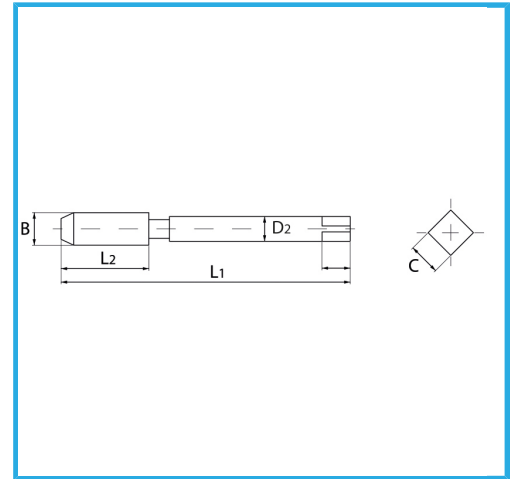

SPECIAL TYPE FOR CREATING THE THREADED INSERT HOUSING SEAT.

<b>Size</b>	3/8" x 24
<b>B</b>	10.9 mm
<b>L1</b>	82.0 mm
<b>L2</b>	22.0 mm
<b>D2</b>	8.0 mm
<b>C</b>	6.3 mm
<b>Gross weight</b>	0,04 kg
<b>EAN Code</b>	8012667366322