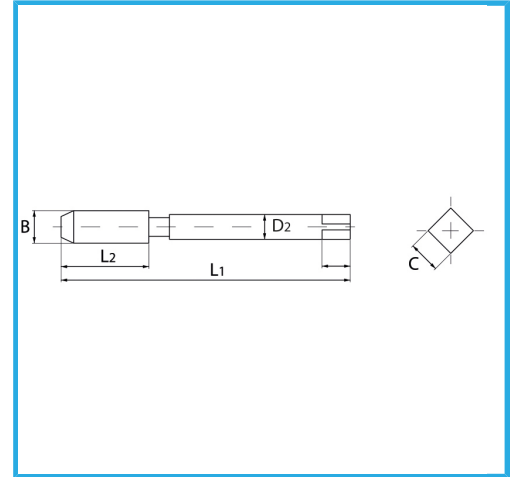

SPECIAL TYPE FOR CREATING THE THREADED INSERT HOUSING SEAT.

Size	7/16" x 20
B	12.8 mm
L1	84.0 mm
L2	24.0 mm
D2	9.0 mm
C	7.10 mm
Gross weight	0,05 kg
EAN Code	8012667363024

Hangable

HSS-G