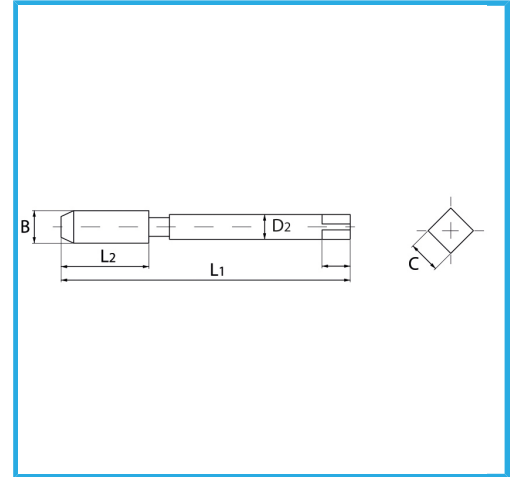

SPECIAL TYPE FOR CREATING THE THREADED INSERT HOUSING SEAT.

Size	3/8" x 16
B	11.6 mm
L1	85.0 mm
L2	25.0 mm
D2	8.0 mm
C	6.30 mm
Gross weight	0,04 kg
EAN Code	8012667367510

Hangable

HSS-G