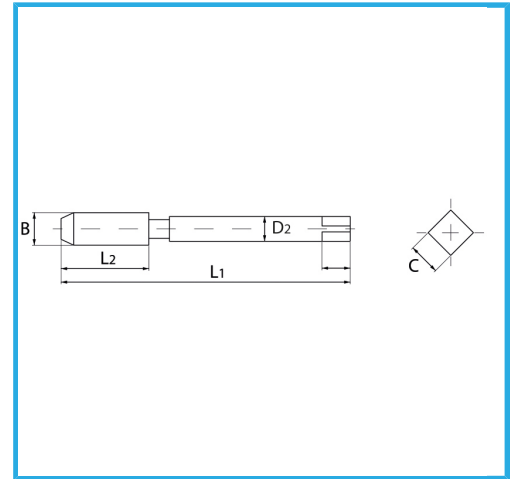

SPECIAL TYPE FOR CREATING THE THREADED INSERT HOUSING SEAT.

Size	1/4" x 20
B	8.0 mm
L1	72.0 mm
L2	22.0 mm
D2	8.0 mm
C	6.30 mm
Gross weight	0,02 kg
EAN Code	8012667366377

Hangable

HSS-G