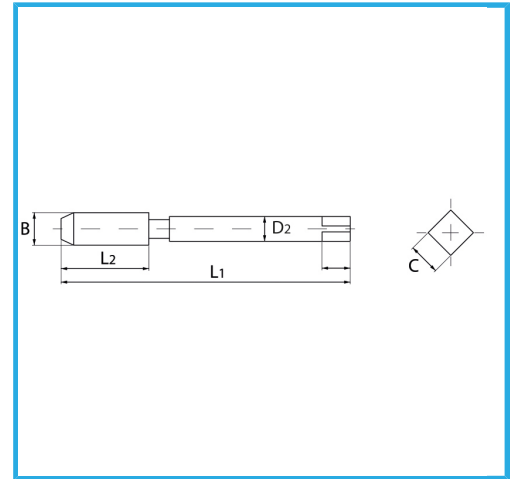

SPECIAL TYPE FOR CREATING THE THREADED INSERT HOUSING SEAT.

Size	3/8" x 20
B	11.0 mm
L1	85.0 mm
L2	25.0 mm
D2	8.0 mm
C	6.30 mm
Gross weight	0,03 kg
EAN Code	8012667363338

Box

HSS-G