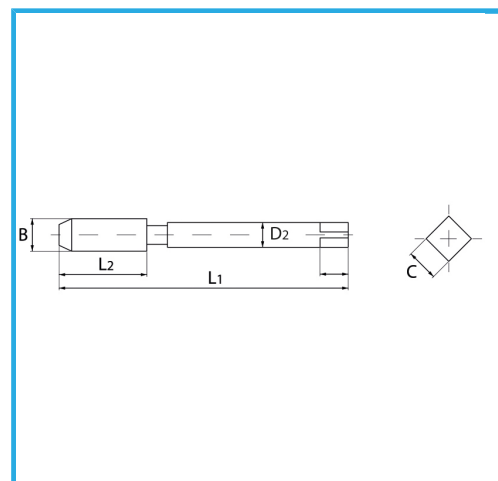

SPECIAL TYPE FOR CREATING THE THREADED INSERT HOUSING SEAT.

Size	7/16" x 18
B	12.8 mm
L1	89.0 mm
L2	29.0 mm
D2	9.0 mm
C	7.10 mm
Gross weight	0,05 kg
EAN Code	8012667364120

Box

HSS-G