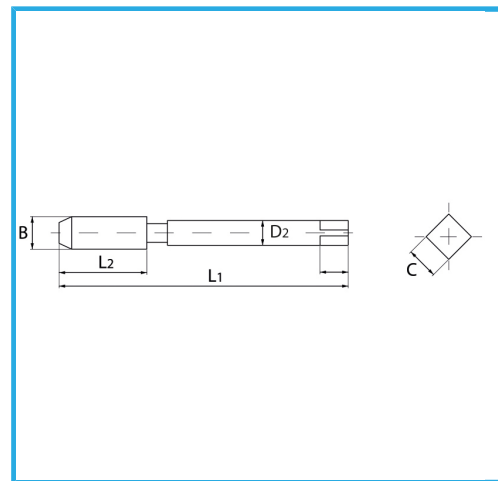

SPECIAL TYPE FOR CREATING THE THREADED INSERT HOUSING SEAT.

Size	5/16" x 22
B	9.3 mm
L1	80.0 mm
L2	24.0 mm
D2	10.0 mm
C	8.00 mm
Gross weight	0,04 kg
EAN Code	8012667367602

Box

HSS-G