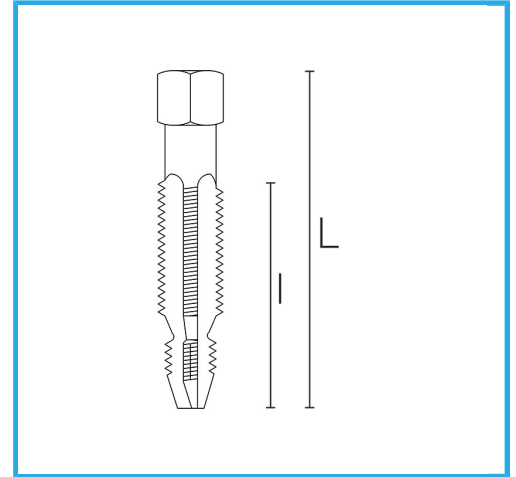

SPECIFIC FOR THE CREATION OF RESET THREADS ON SPARK PLUG SEATS.

| | |
|--------------|---------------|
| Size | M 16 x 1.25 |
| Hexagon | 18 mm |
| L | 70 mm |
| I | 32mm |
| Gross weight | 0,10 kg |
| EAN Code | 8012667364403 |