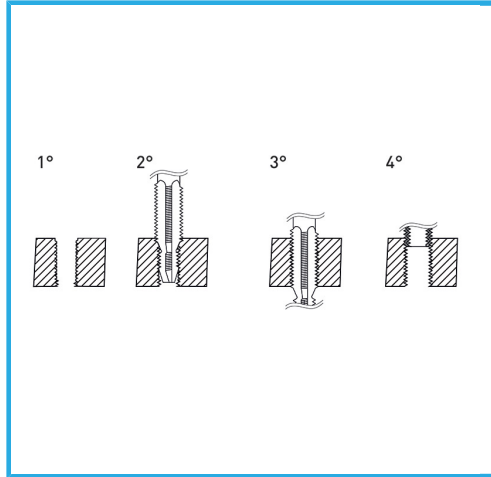

SPECIFIC FOR THE CREATION OF RESET THREADS ON SPARK PLUG SEATS.

| | |
|--------------|---------------|
| Size | M 16 x 1.25 |
| Hexagon | 18 mm |
| L | 70 mm |
| I | 32mm |
| Gross weight | 0,10 kg |
| EAN Code | 8012667364403 |