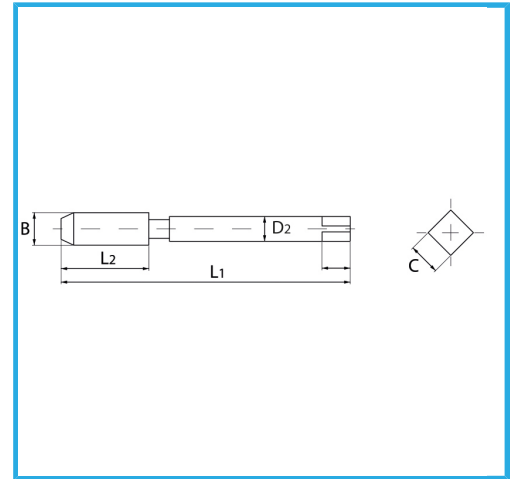

SPECIAL TYPE FOR CREATING THE THREADED INSERT HOUSING SEAT.

Size	3/16" x 32
B	5.7 mm
L1	66.0 mm
L2	19.0 mm
D2	6.3 mm
C	5.00 mm
Gross weight	0,02 kg
EAN Code	8012667363741

Box

HSS-G