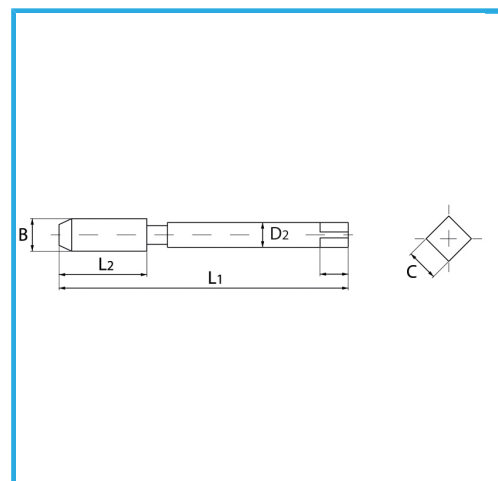

SPECIAL TYPE FOR CREATING THE THREADED INSERT HOUSING SEAT.

| | |
|---------------------|---------------|
| Size | 7/8" x 11 |
| B | 24.9 mm |
| L1 | 130.0 mm |
| L2 | 45.0 mm |
| D2 | 18.0 mm |
| C | 14.00 mm |
| Gross weight | 0,29 kg |
| EAN Code | 8012667364632 |