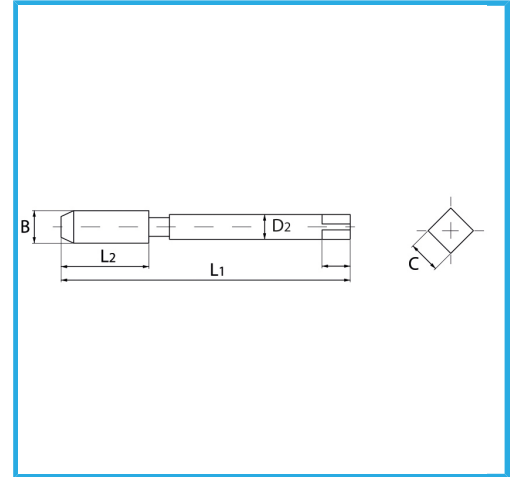

SPECIAL TYPE FOR CREATING THE THREADED INSERT HOUSING SEAT.

Size	1" x 10
B	28.4 mm
L1	138.0 mm
L2	48.0 mm
D2	20.0 mm
C	16.00 mm
Gross weight	0,40 kg
EAN Code	8012667362850

Box

HSS-G