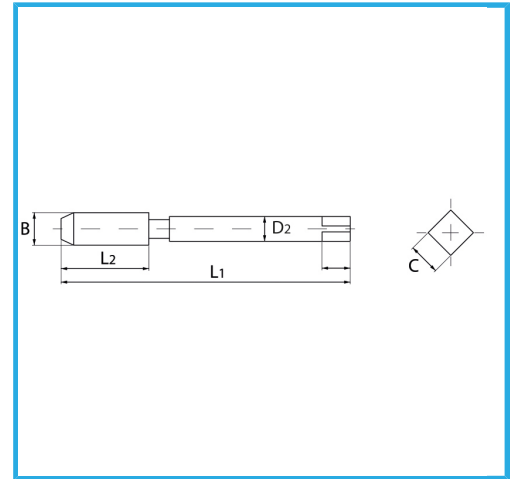

SPECIAL TYPE FOR CREATING THE THREADED INSERT HOUSING SEAT.

Size	9/16" x 12
B	16.8 mm
L1	102.0 mm
L2	32.0 mm
D2	12.5 mm
C	10.00 mm
Gross weight	0,11 kg
EAN Code	8012667367657

Box

HSS-G