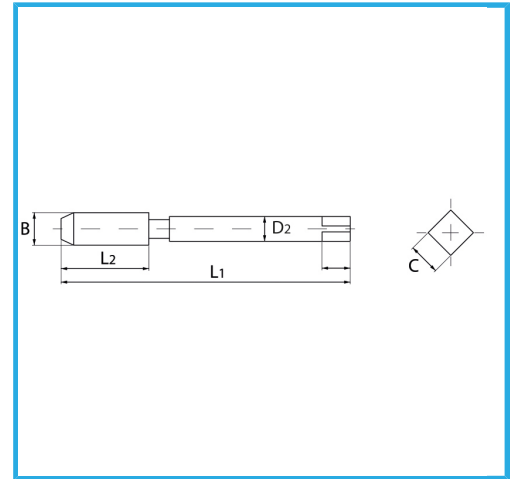

SPECIAL TYPE FOR CREATING THE THREADED INSERT HOUSING SEAT.

Size	5/16" x 18
B	9.6 mm
L1	80.0 mm
L2	24.0 mm
D2	10.0 mm
C	8.00 mm
Gross weight	0,04 kg
EAN Code	8012667367558

Box

HSS-G