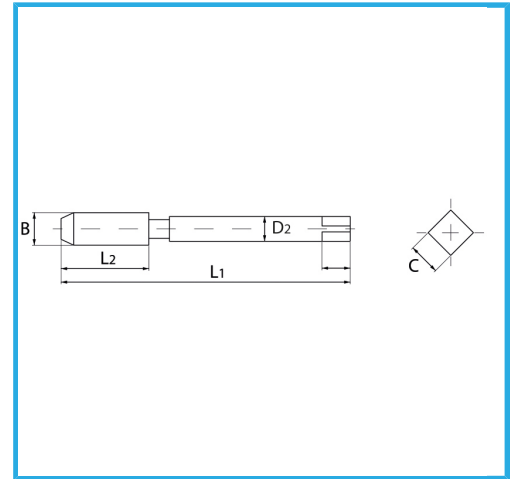

SPECIAL TYPE FOR CREATING THE THREADED INSERT HOUSING SEAT.

Size	7/16" x 14
B	13.2 mm
L1	95.0 mm
L2	30.0 mm
D2	11.2 mm
C	9.00 mm
Gross weight	0,06 kg
EAN Code	8012667368968

Box

HSS-G