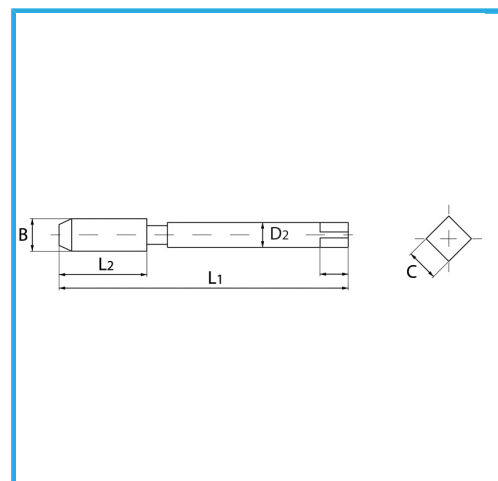

SPECIAL TYPE FOR CREATING THE THREADED INSERT HOUSING SEAT.

Size	3/8" x 16
B	11.4 mm
L1	85.0 mm
L2	25.0 mm
D2	8.0 mm
C	6.30 mm
Gross weight	0,04 kg
EAN Code	8012667368661

Box

HSS-G