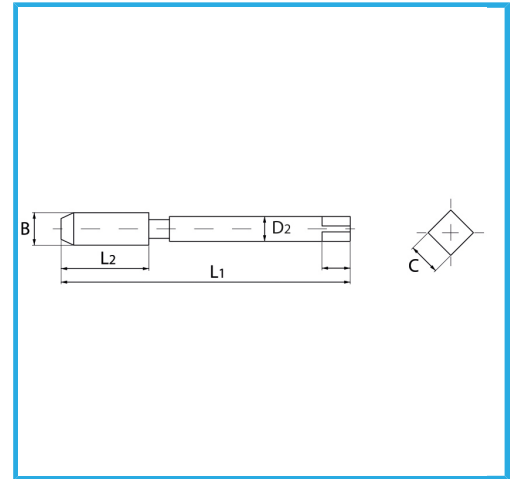

SPECIAL TYPE FOR CREATING THE THREADED INSERT HOUSING SEAT.

Size	3/16" x 24
B	6.0 mm
L1	56.0 mm
L2	19.0 mm
D2	6.3 mm
C	5.00 mm
Gross weight	0,02 kg
EAN Code	8012667365295

Box

HSS-G