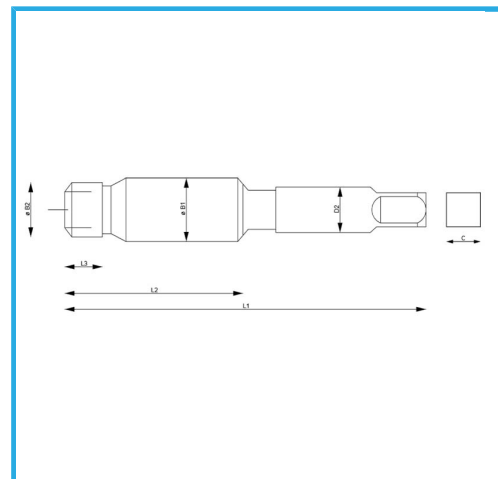

SPECIAL TYPE FOR CREATING THE THREADED INSERT HOUSING SEAT.

Size	M 10 x 1.0 mm
B1	11.3 mm
B2	10 mm
L3	8 mm
L2	30 mm
L1	74 mm
D2	8 mm
C	6.3 mm
Gross weight	0,42 kg
EAN Code	8012667366087

Box

HSS-G