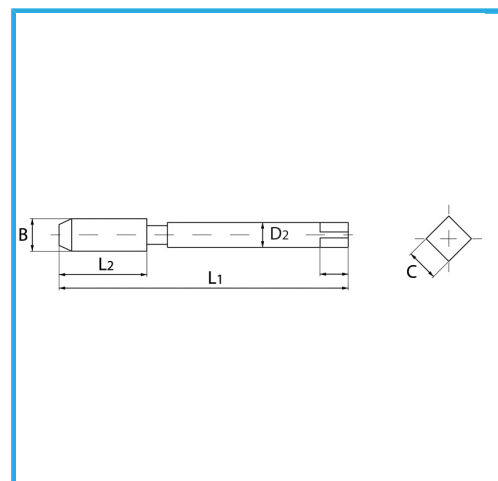

SPECIAL TYPE FOR CREATING THE THREADED INSERT HOUSING SEAT.

| | |
|---------------------|---------------|
| Size | M 14 x 1.5 |
| B | 16.0 mm |
| L1 | 102.0 mm |
| L2 | 32.0 mm |
| D2 | 12.5 mm |
| C | 10.00 mm |
| Gross weight | 0,10 kg |
| EAN Code | 8012667365714 |