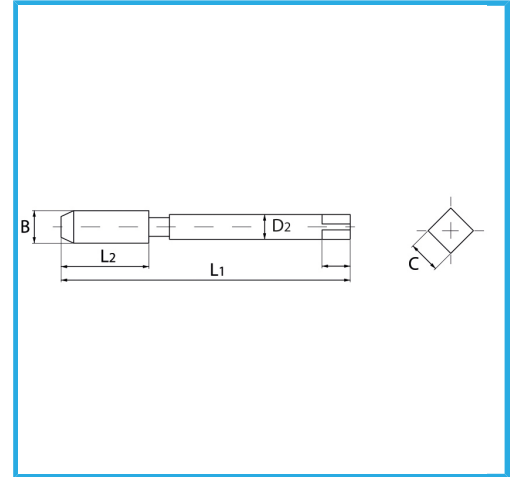

SPECIAL TYPE FOR CREATING THE THREADED INSERT HOUSING SEAT.

Size	M 24 x 1.5
B	26.0 mm
L1	120.0 mm
L2	35.0 mm
D2	18.0 mm
C	14.00 mm
Gross weight	0,32 kg
EAN Code	8012667365134

Box

HSS-G