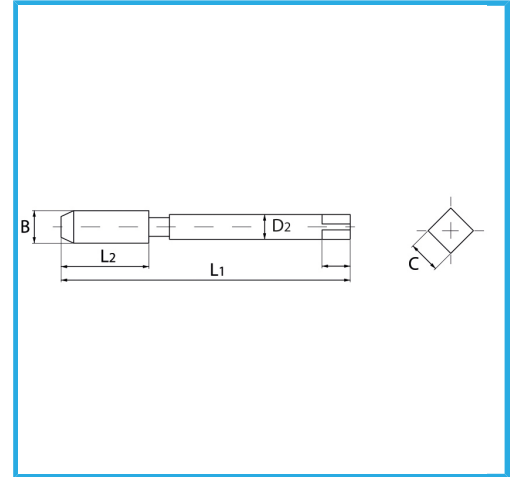

SPECIAL TYPE FOR CREATING THE THREADED INSERT HOUSING SEAT.

Size	M 18 x 2.5
B	21.3 mm
L1	118.0 mm
L2	38.0 mm
D2	16.0 mm
C	12.50 mm
Gross weight	0,19 kg
EAN Code	8012667362690

Box

HSS-G