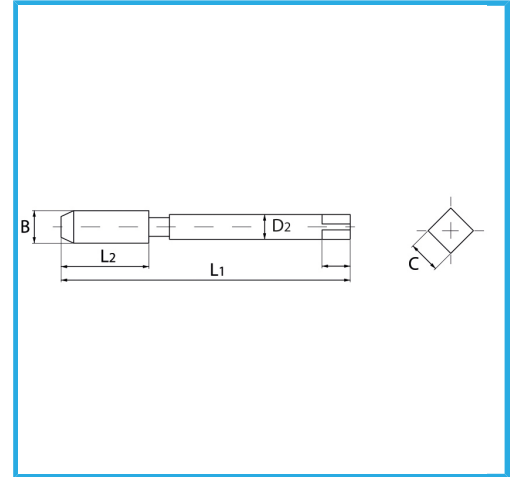

SPECIAL TYPE FOR CREATING THE THREADED INSERT HOUSING SEAT.

Size	M 14 x 2.0
B	16.6 mm
L1	102.0 mm
L2	32.0 mm
D2	12.5 mm
C	10.00 mm
Gross weight	0,10 kg
EAN Code	8012667368654

Box

HSS-G