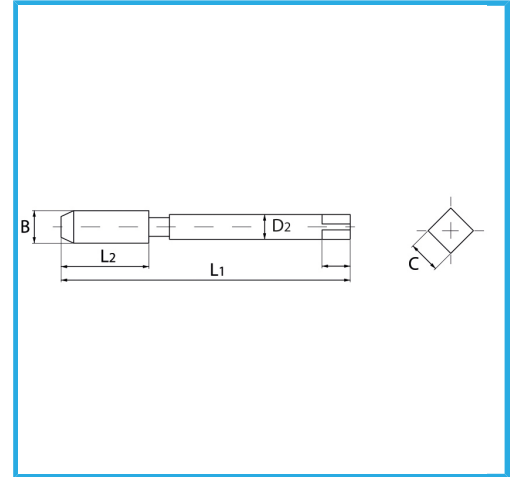

SPECIAL TYPE FOR CREATING THE THREADED INSERT HOUSING SEAT.

Size	M 2.5 x 0.45
B	3.1 mm
L1	48.0 mm
L2	11.0 mm
D2	3.15 mm
C	2.5 mm
Gross weight	0,00 kg
EAN Code	8012667368395

Box

HSS-G