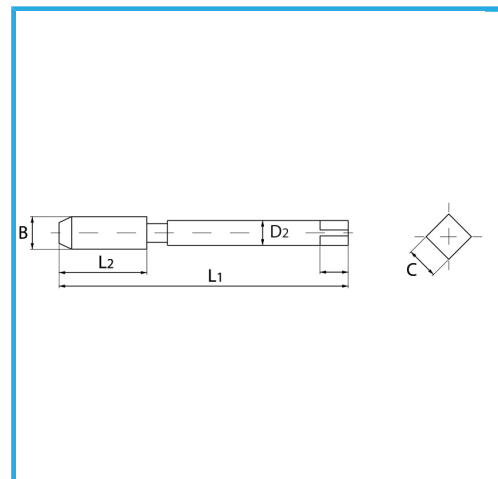

SPECIAL TYPE FOR CREATING THE THREADED INSERT HOUSING SEAT.

Size	M 24 x 3.0
B	27.9 mm
L1	138.0 mm
L2	48.0 mm
D2	20.0 mm
C	16.00 mm
Gross weight	0,33 kg
EAN Code	8012667363017

Box

HSS-G