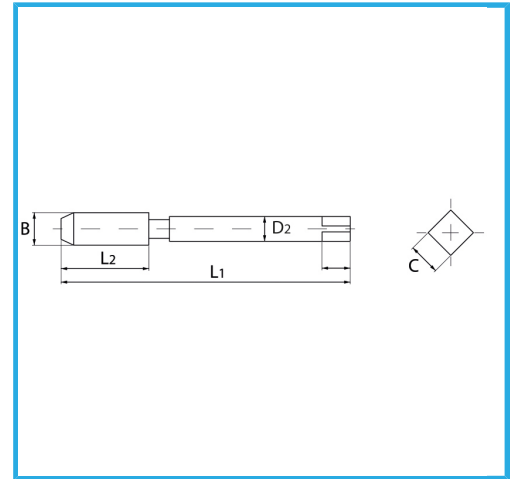

SPECIAL TYPE FOR CREATING THE THREADED INSERT HOUSING SEAT.

Size	M 22 x 2.5
B	25.3 mm
L1	130.0 mm
L2	45.0 mm
D2	18.0 mm
C	14.00 mm
Gross weight	0,31 kg
EAN Code	8012667368821

Box

HSS-G