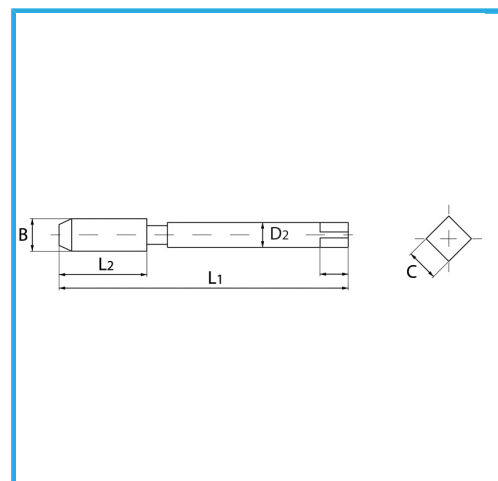

SPECIAL TYPE FOR CREATING THE THREADED INSERT HOUSING SEAT.

Size	M 10 x 1.0
B	11.3 mm
L1	85.0 mm
L2	25.0 mm
D2	8.0 mm
C	6.30 mm
Gross weight	0,04 kg
EAN Code	8012667365400

Box

HSS-G