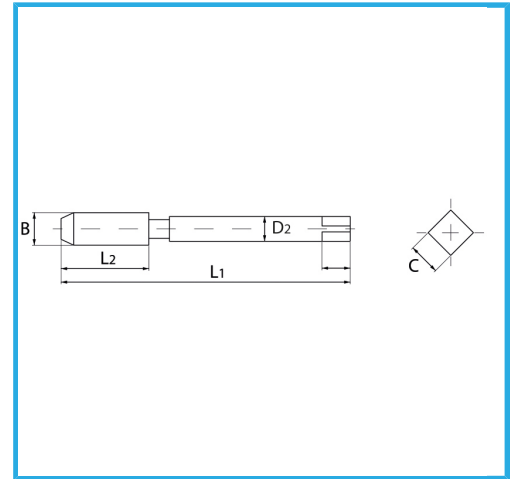

SPECIAL TYPE FOR CREATING THE THREADED INSERT HOUSING SEAT.

Size	M 12 x 1.25
B	13.6 mm
L1	95.0 mm
L2	30.0 mm
D2	11.2 mm
C	9.00 mm
Gross weight	0,07 kg
EAN Code	8012667364649

Box

HSS-G